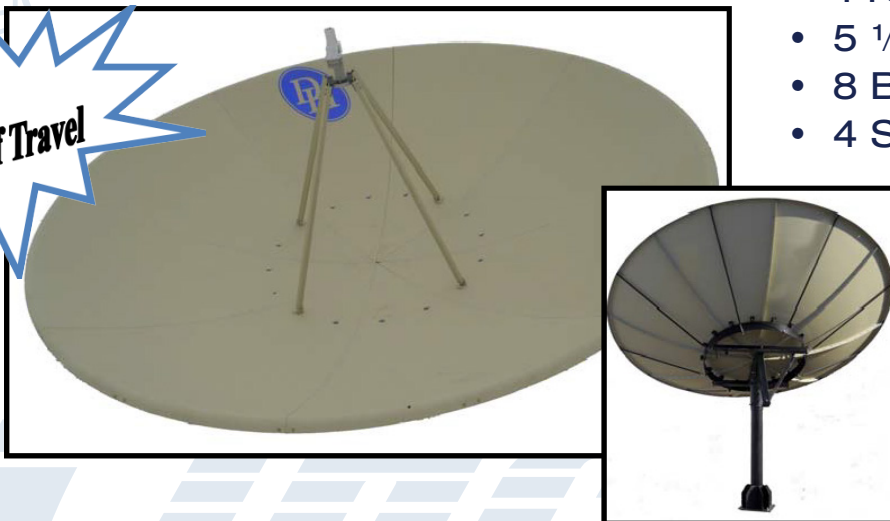

ANTENNAS

48" Polar Mount Features

- 48" Ring with 8 blocks
- Bronze Bushings at Pivot Points
- 110° of Travel
- 5 1/2" od mast
- 8 Back Braces

OPTIONAL:

- Hot Dip Galvanizing
- Non-Penetrating Roof Mount
- Electronics, Feedhorns, LNBS, Cabling
- Half/Full Dish De-icing

60" Polar Mount Features:

- 60" Ring with 16 blocks
- Bronze Bushings at Pivot Points
- 110° of Travel
- 5 1/2" od mast
- 8 Back Braces
- 4 Struts

OPTIONAL:

- Hot Dip Galvanizing
- Non-Penetrating Roof Mount
- Electronics, Feedhorns, LNBS, Cabling
- Half/Full Dish De-icing

ANTENNAS

SPECIFICATIONS	3.0m	3.7m	3.8m
Antenna Sections	4	4	4
C Band Gain @ 4 Gig	40.6db	42.3db	42.5db
Ku Band Gain @ 12 Gig	49.9db	51.1db	51.8db
Aluminum Thickness	.085	.085	.090
f/d Ratio	.3	.4	.378
Wind Force at 60° at 90 MPH	3020lbs	4200lbs	4600lbs
First Side Lobe (E-Planet)	1.2	2.4	2.3
All Side Lobes	-26db	-22db	-22db
3db Beam Width (E-Plane)	0.5	1.4	1.4
F/L	36"	57.6"	57.6"
Antenna Weight(One Piece)	102lbs	180lbs	198lbs
Antenna Weight(Section)	110lbs	165lbs	214lbs
Crate Dims w/Antenna Approximate Weight	62"x40"x66" 254lbs	76"x36"x78" 348lbs	79"x36"x81" 464lbs
Mount Weight	244lbs	244lbs	244lbs
Pallet Dims w/Mount Approximate Weight	50"x50"x25" 212lbs	50"x50"x25" 212lbs	50"x50"x25" 212lbs